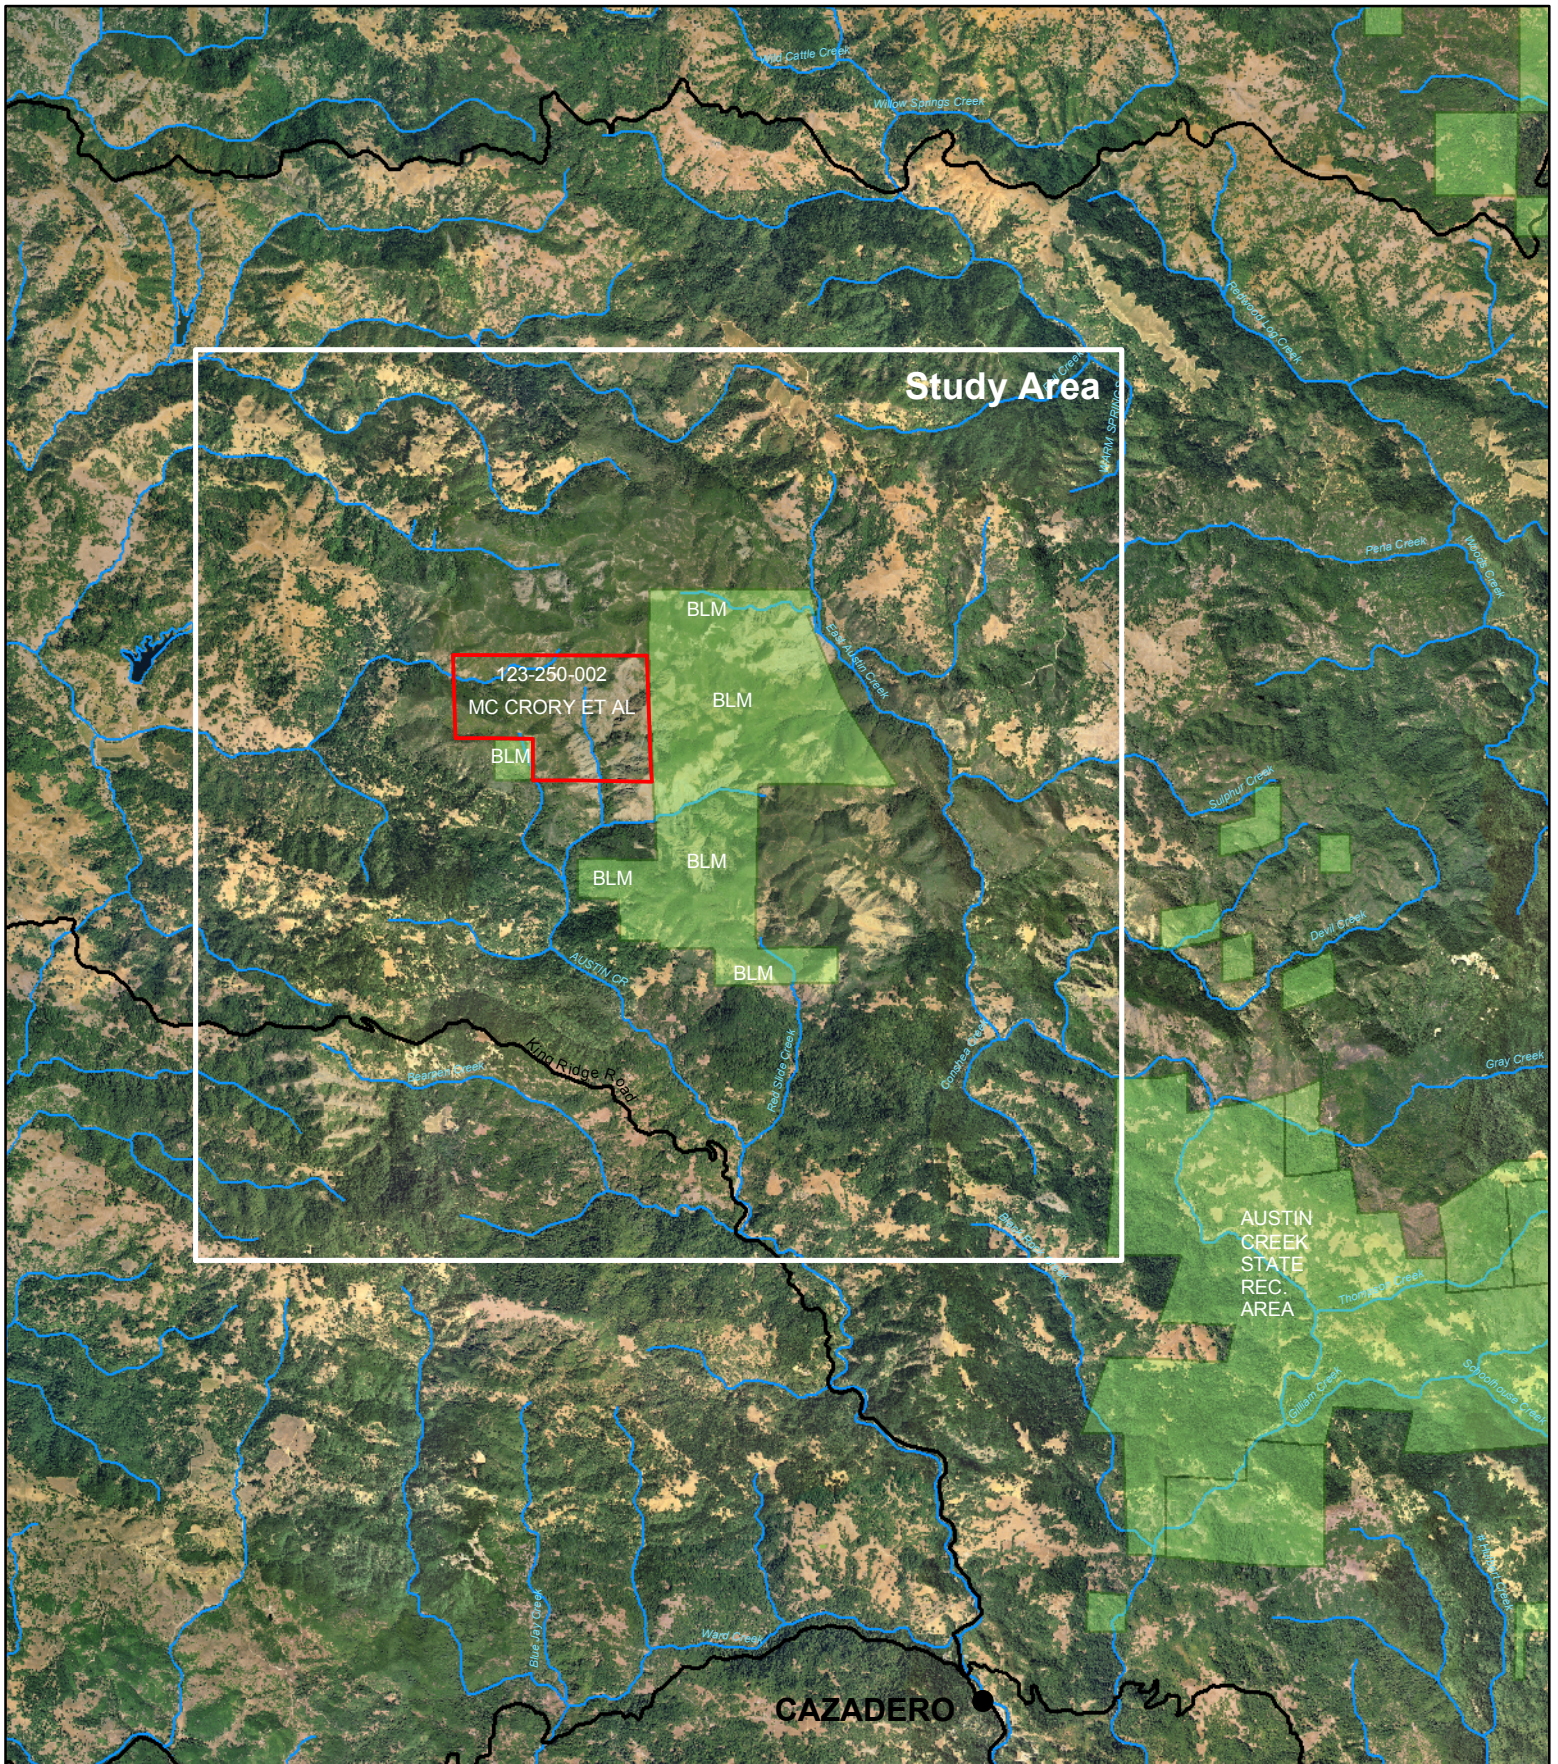

Exhibit 2: The Raiche-McCrory Parcel and Cedars Region Maps

THE CEDARS Raiche/McCrory

Parcel boundaries and landowner information are approximate only.
Data Source: Sonoma County Assessor's Office 5/06, County of Sonoma EnterpriseGIS Database 10/05, AirPhotoUSA 2004. Map produced by Sonoma Land Trust 1/07 for internal planning.

Exhibit 2: The Raiche-McCrory Parcel and Cedars Region Maps

THE CEDARS Study Area

Parcel boundaries and landowner information are approximate only.
Data Source: Sonoma County Assessor's Office 5/06, County of Sonoma EnterpriseGIS Database 10/05, AirPhotoUSA 2004. Map produced by Sonoma Land Trust 2/07 for internal planning.