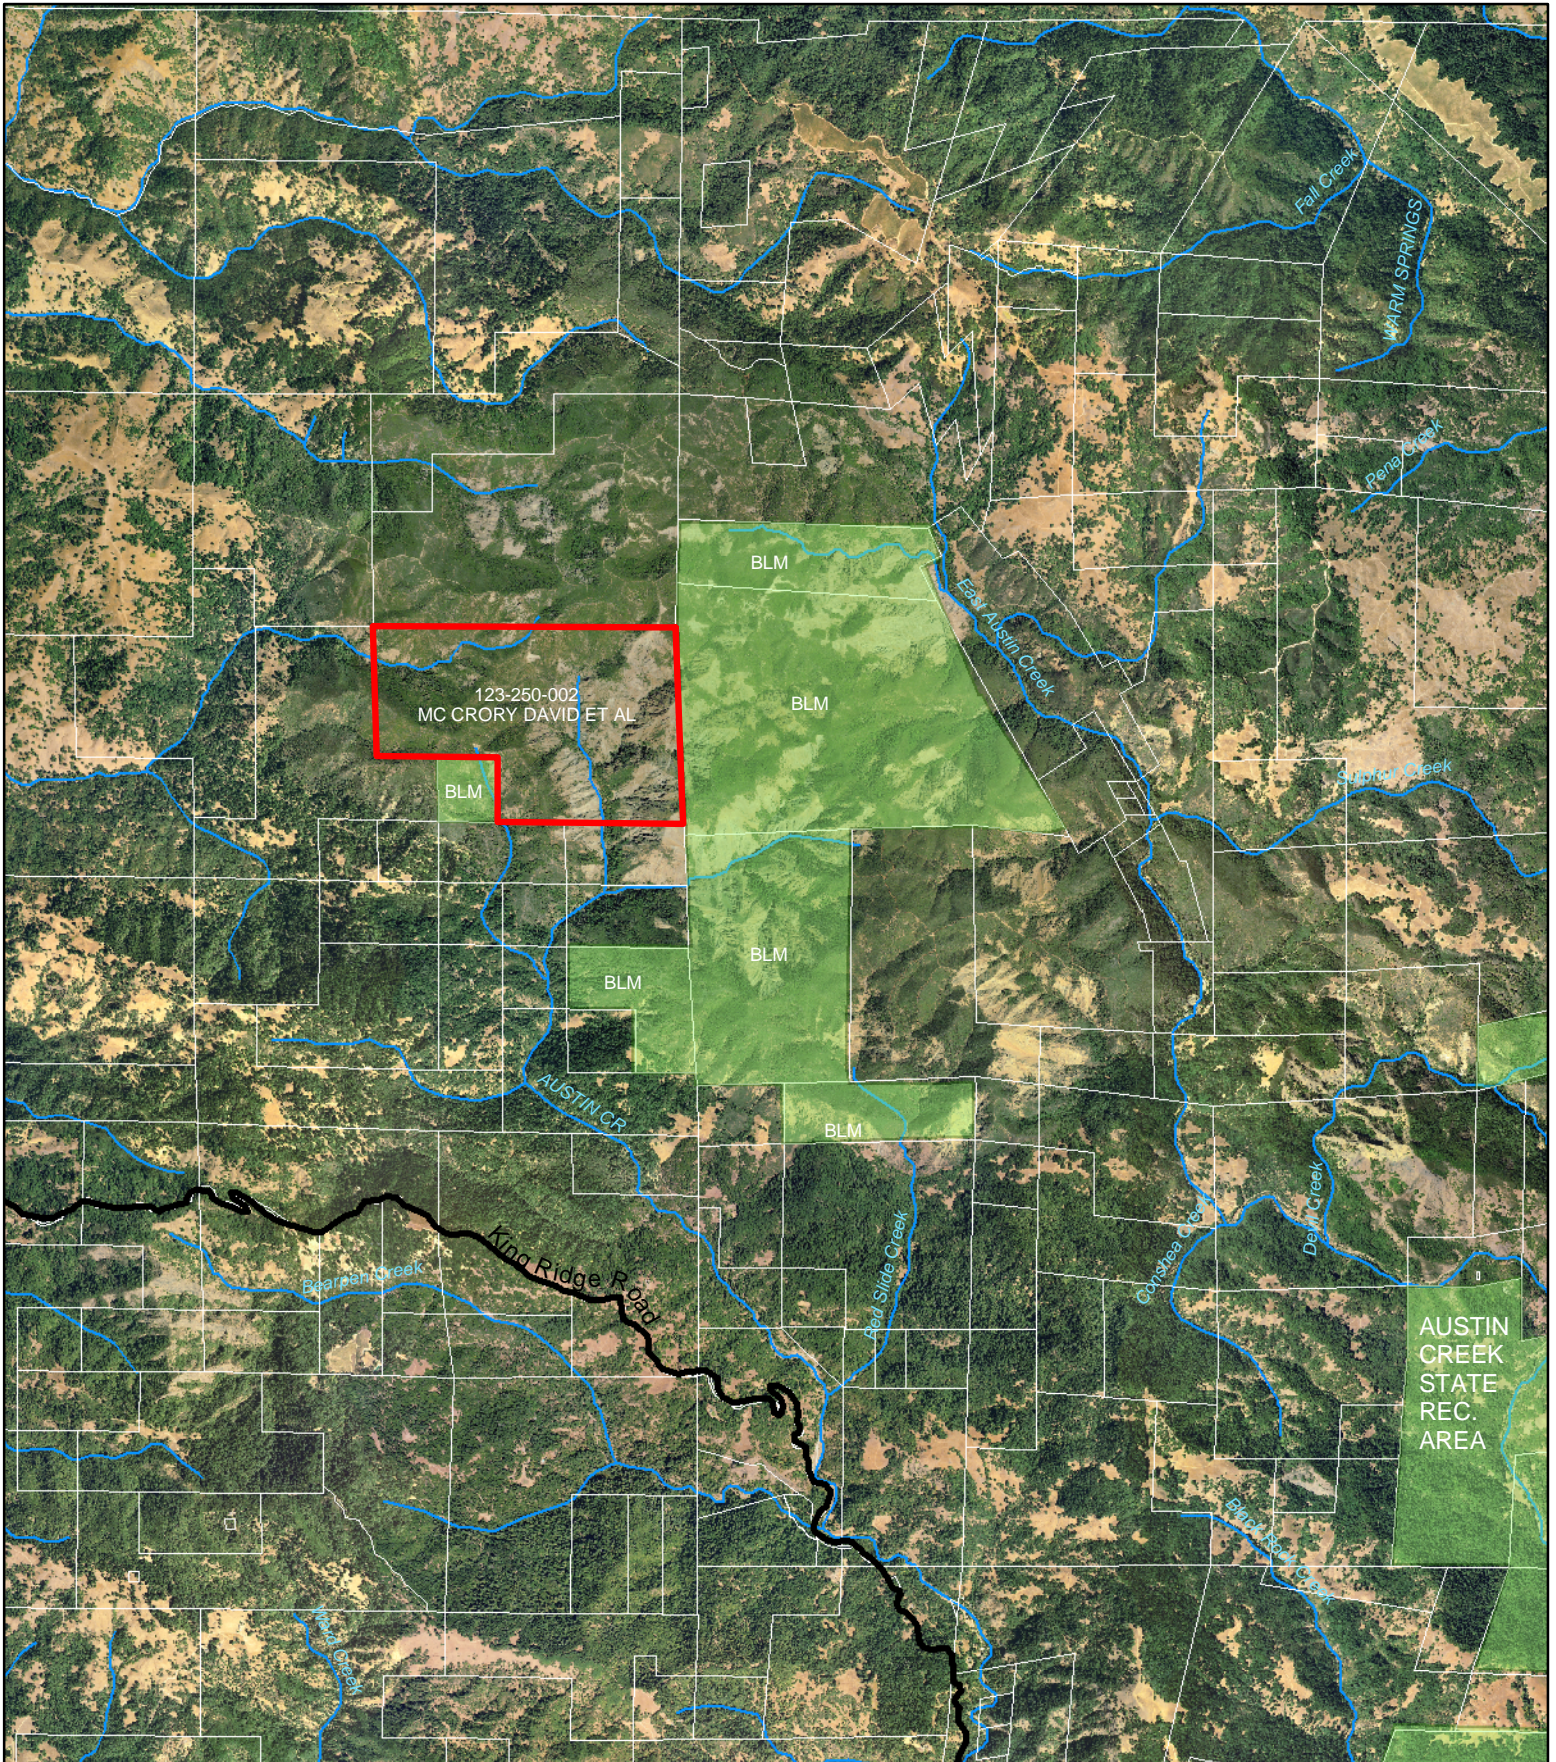

Exhibit 2: The Raiche-McCrory Parcel and Cedars Region Maps

THE CEDARS Raiche/McCrory

Parcel boundaries and landowner information are approximate only.
Data Source: Sonoma County Assessor's Office 5/06, County of Sonoma EnterpriseGIS Database 10/05, AirPhotoUSA 2004. Map produced by Sonoma Land Trust 1/07 for internal planning.

Exhibit 2: The Raiche-McCrory Parcel and Cedars Region Maps

THE CEDARS Study Area

Parcel boundaries and landowner information are approximate only.
Data Source: Sonoma County Assessor's Office 5/06, County of Sonoma EnterpriseGIS Database 10/05, AirPhotoUSA 2004. Map produced by Sonoma Land Trust 2/07 for internal planning.